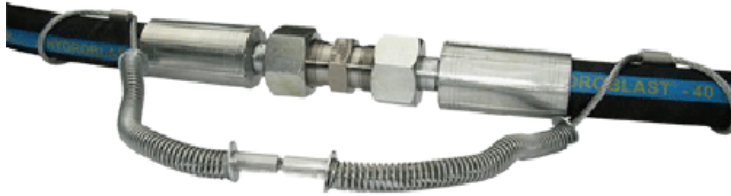

Hose Whip

Product Page: <https://www.chemgrout.com/products/accessories/grout-hoses/hose-whip/>

Product Summary

Product Description

Download Accessories

These strong steel cables prevent hose whip in case of accidental separation of hose coupling. Reaches across the hose fittings to provide standby safety for hose. Spring-loaded loops in the cable ends open easily to pass over the couplings for a firm grip on the hose. Maximum working pressure 200 PSI for air.